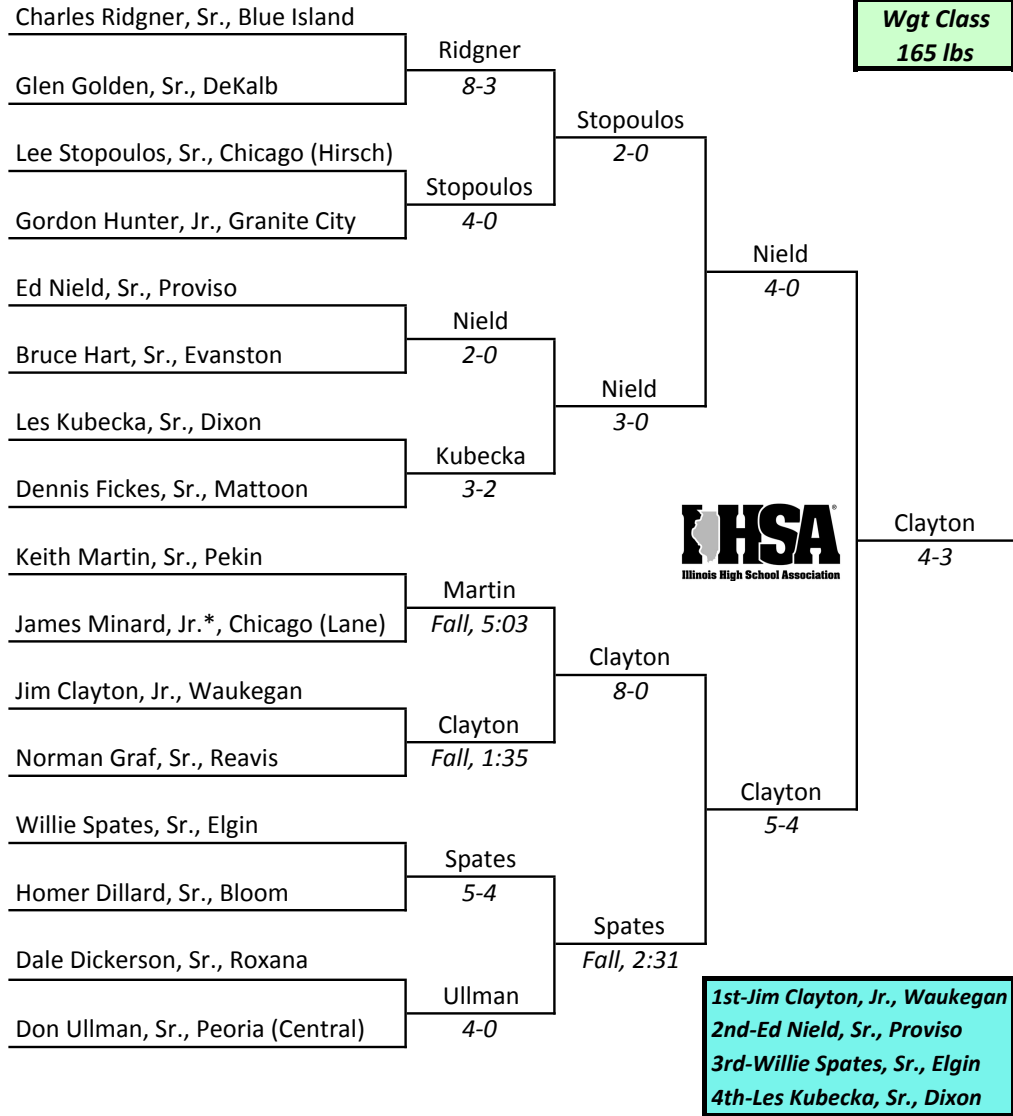

IHSA STATE INDIVIDUAL 1957

Huff Gym, University of Illinois, Champaign, March 1st and 2nd