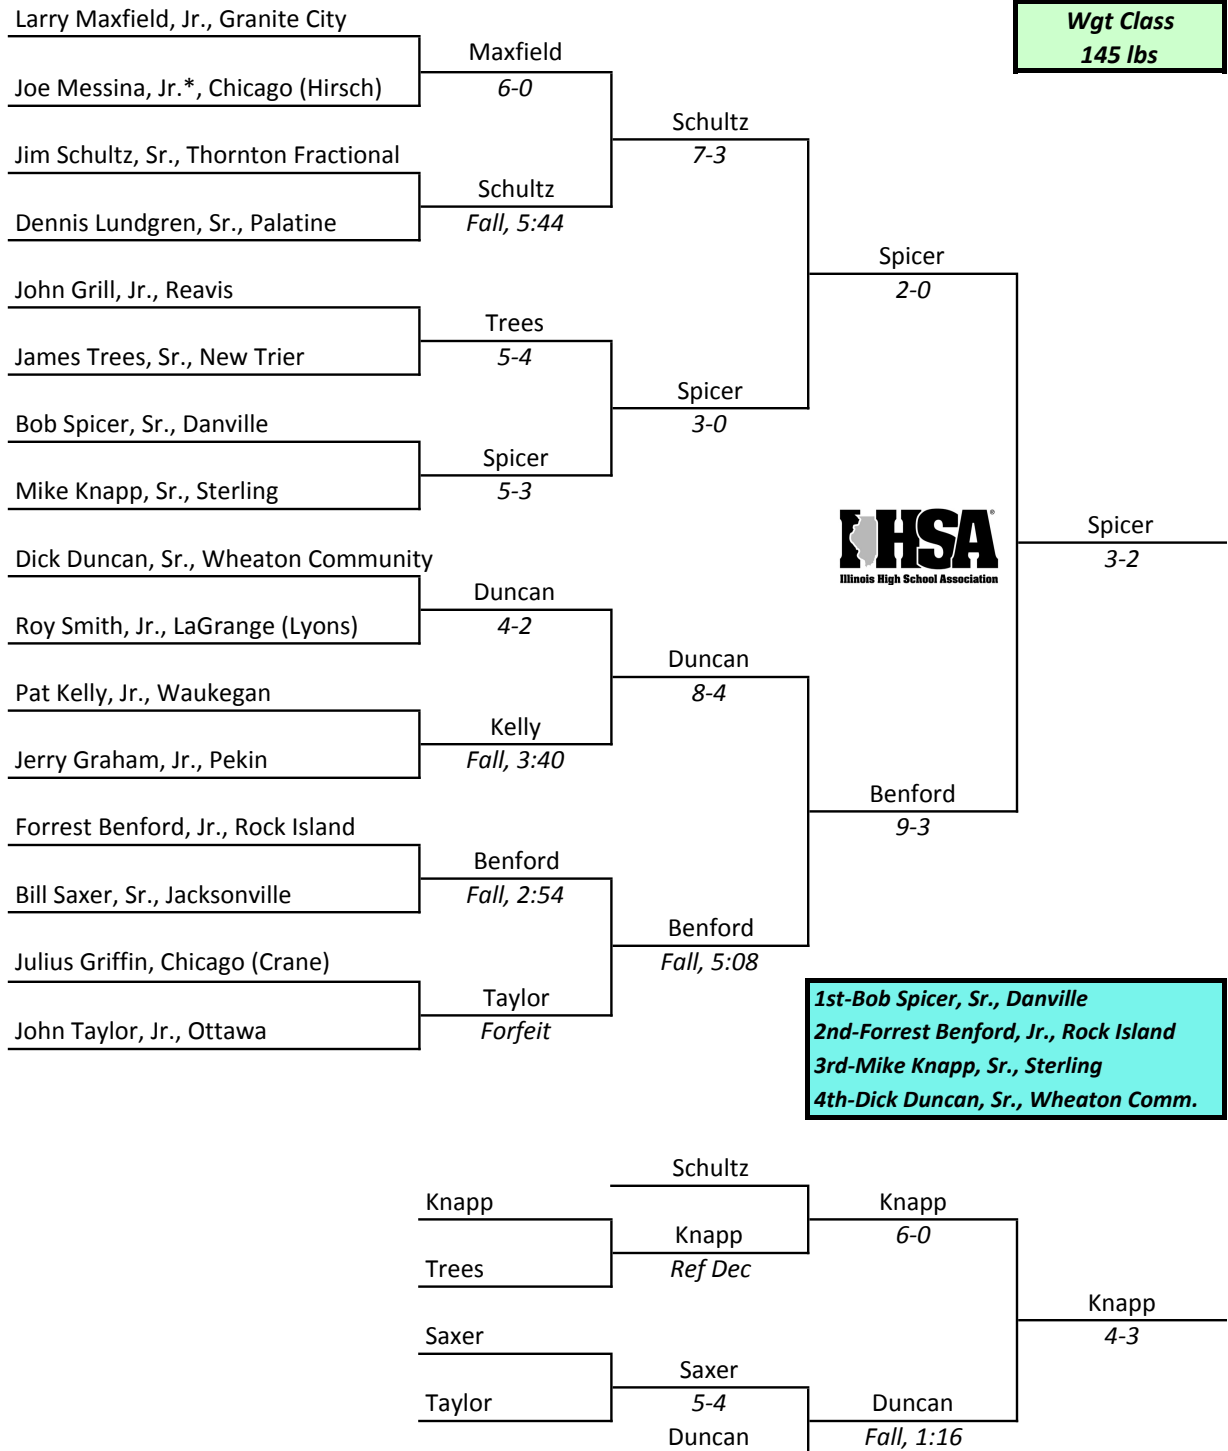

IHSA STATE INDIVIDUAL 1957

Huff Gym, University of Illinois, Champaign, March 1st and 2nd