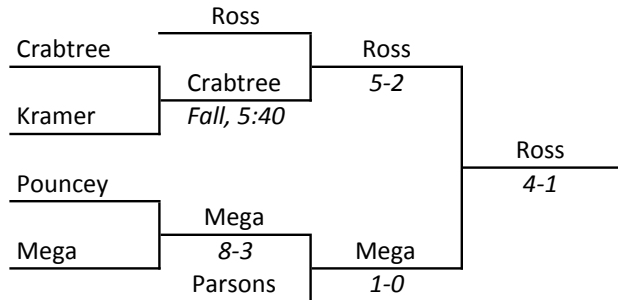

IHSA STATE INDIVIDUAL 1957

Asterisk (*) Indicates individual will graduate in mid-year (January) of his senior year

Huff Gym, University of Illinois, Champaign, March 1st and 2nd

IHSA STATE INDIVIDUAL 1957

Huff Gym, University of Illinois, Champaign, March 1st and 2nd

**IHSA STATE INDIVIDUAL
1957**

Huff Gym, University of Illinois, Champaign, March 1st and 2nd

IHSA STATE INDIVIDUAL 1957

Huff Gym, University of Illinois, Champaign, March 1st and 2nd