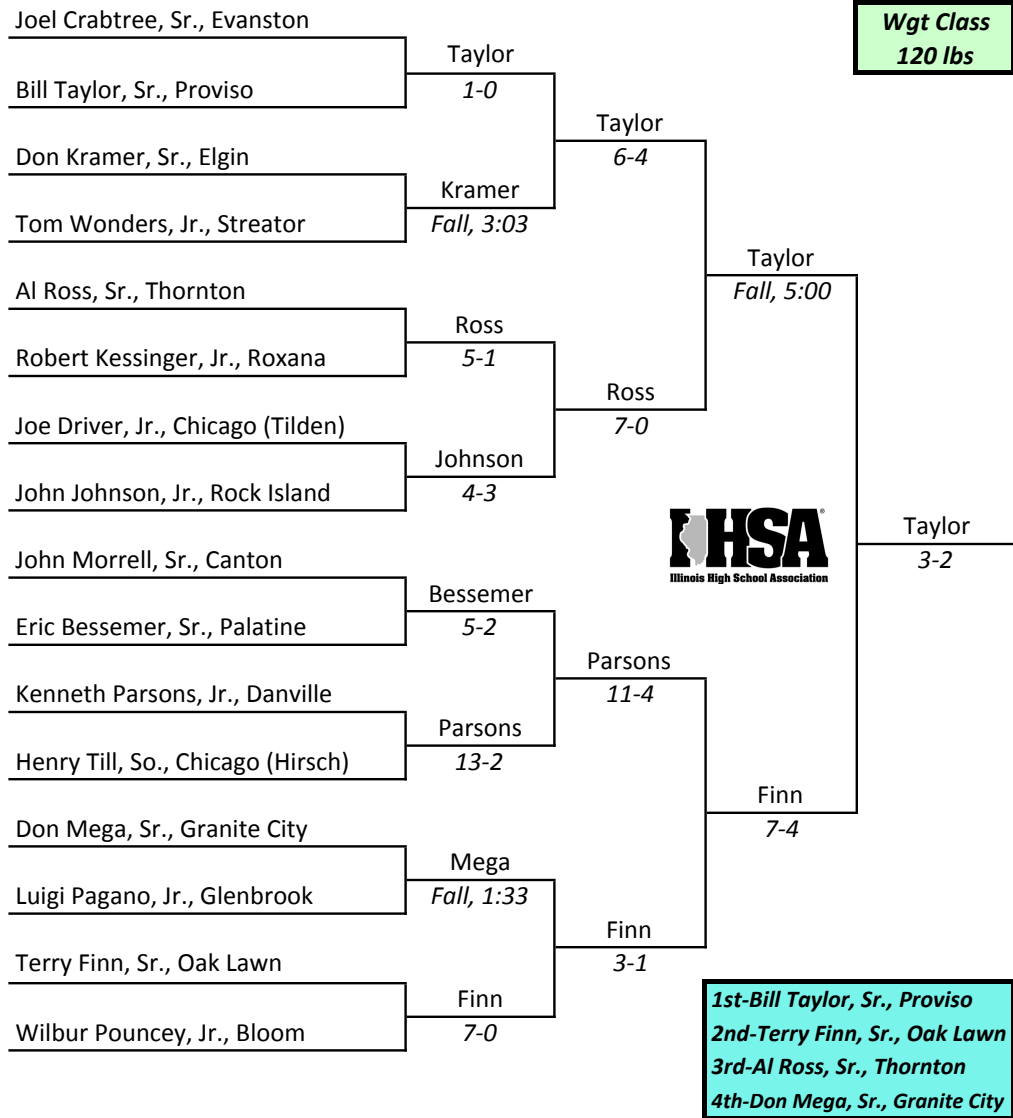

IHSA STATE INDIVIDUAL 1957

Huff Gym, University of Illinois, Champaign, March 1st and 2nd