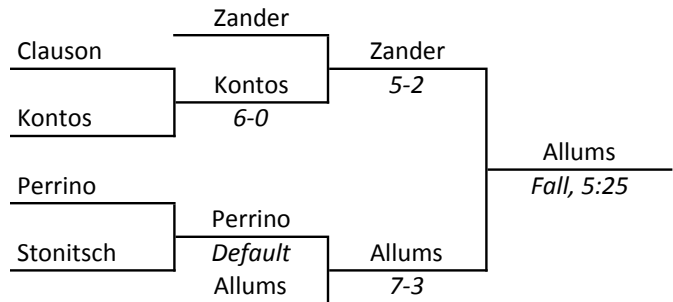

IHSA STATE INDIVIDUAL 1957

Asterisk (*) Indicates individual will graduate in mid-year (January) of his senior year

Huff Gym, University of Illinois, Champaign, March 1st and 2nd

IHSA STATE INDIVIDUAL 1957

Huff Gym, University of Illinois, Champaign, March 1st and 2nd

**IHSA STATE INDIVIDUAL
1957**

Huff Gym, University of Illinois, Champaign, March 1st and 2nd

IHSA STATE INDIVIDUAL 1957

Huff Gym, University of Illinois, Champaign, March 1st and 2nd