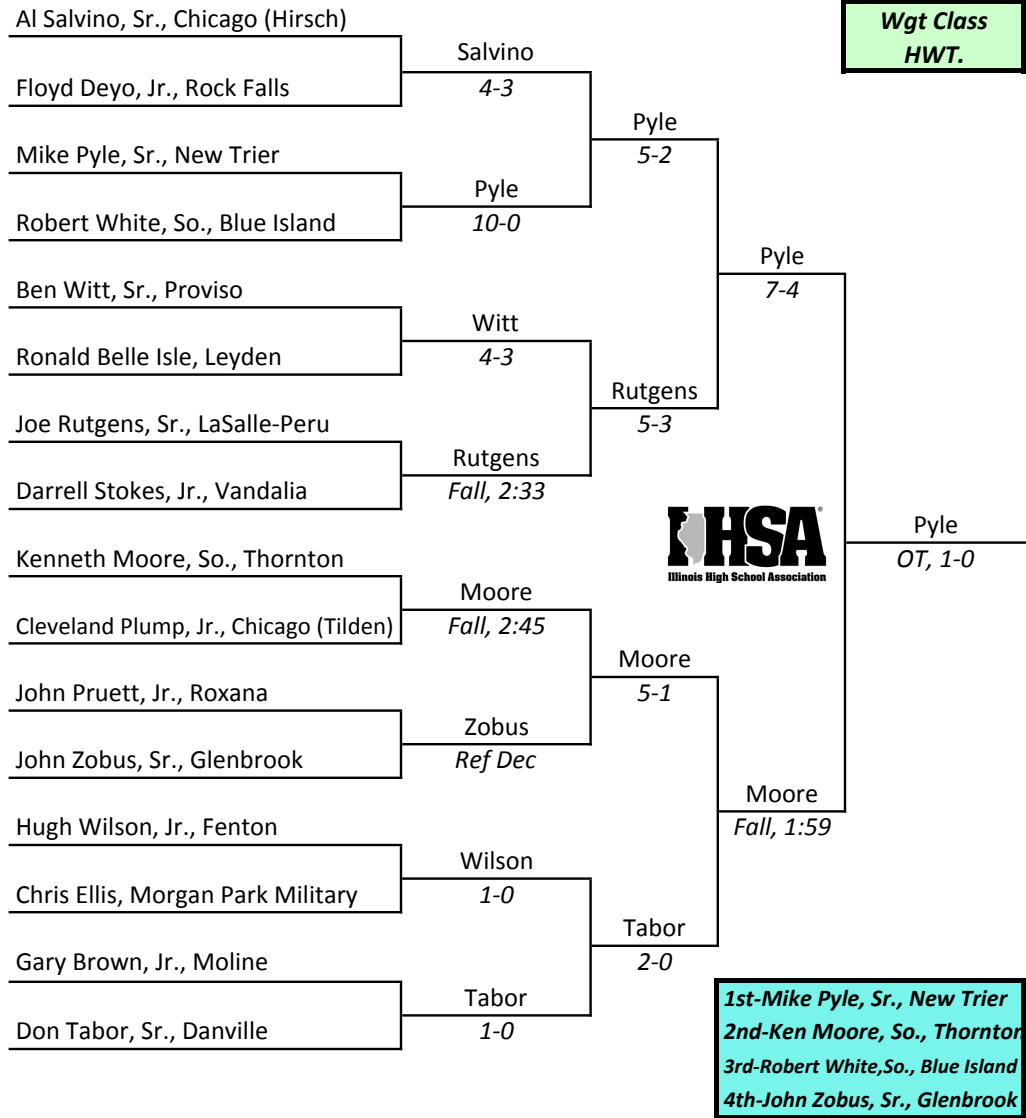

IHSA STATE INDIVIDUAL 1957

Huff Gym, University of Illinois, Champaign, March 1st and 2nd

IHSA STATE INDIVIDUAL 1957

Huff Gym, University of Illinois, Champaign, March 1st and 2nd

IHSA STATE INDIVIDUAL 1957