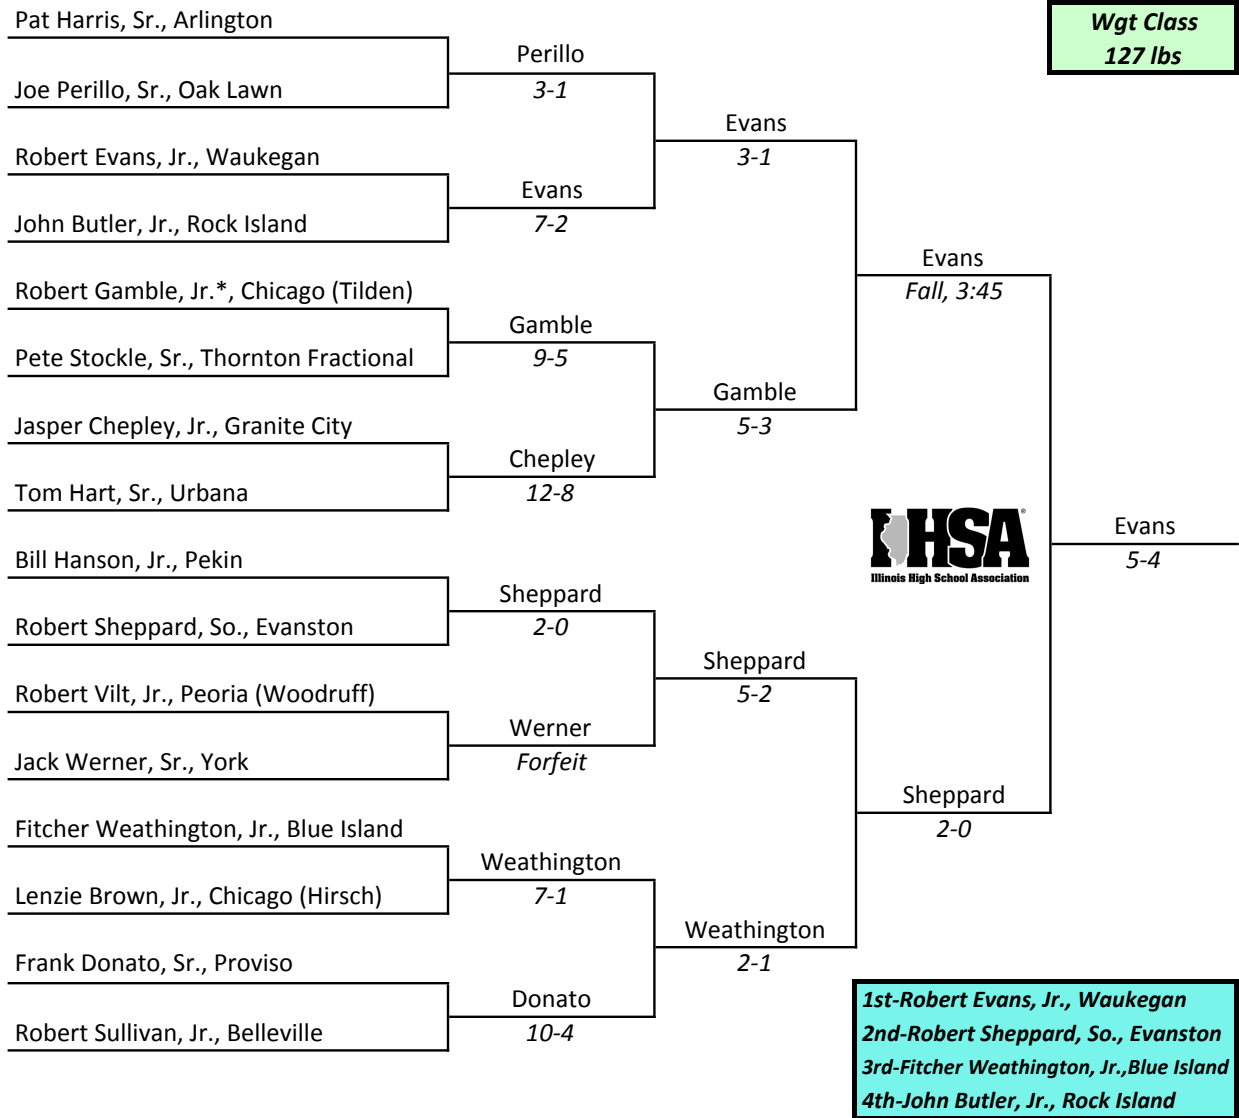

IHSA STATE INDIVIDUAL 1957

Huff Gym, University of Illinois, Champaign, March 1st and 2nd