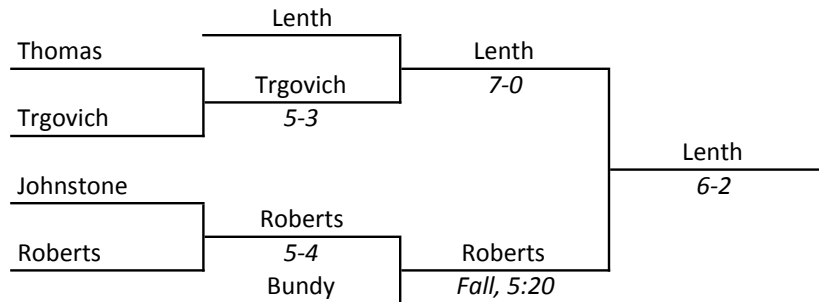

IHSA STATE INDIVIDUAL 1957

Asterisk (*) Indicates individual will graduate in mid-year (January) of his senior year

Huff Gym, University of Illinois, Champaign, March 1st and 2nd

IHSA STATE INDIVIDUAL 1957

Huff Gym, University of Illinois, Champaign, March 1st and 2nd

**IHSA STATE INDIVIDUAL
1957**

Huff Gym, University of Illinois, Champaign, March 1st and 2nd

IHSA STATE INDIVIDUAL 1957

Huff Gym, University of Illinois, Champaign, March 1st and 2nd