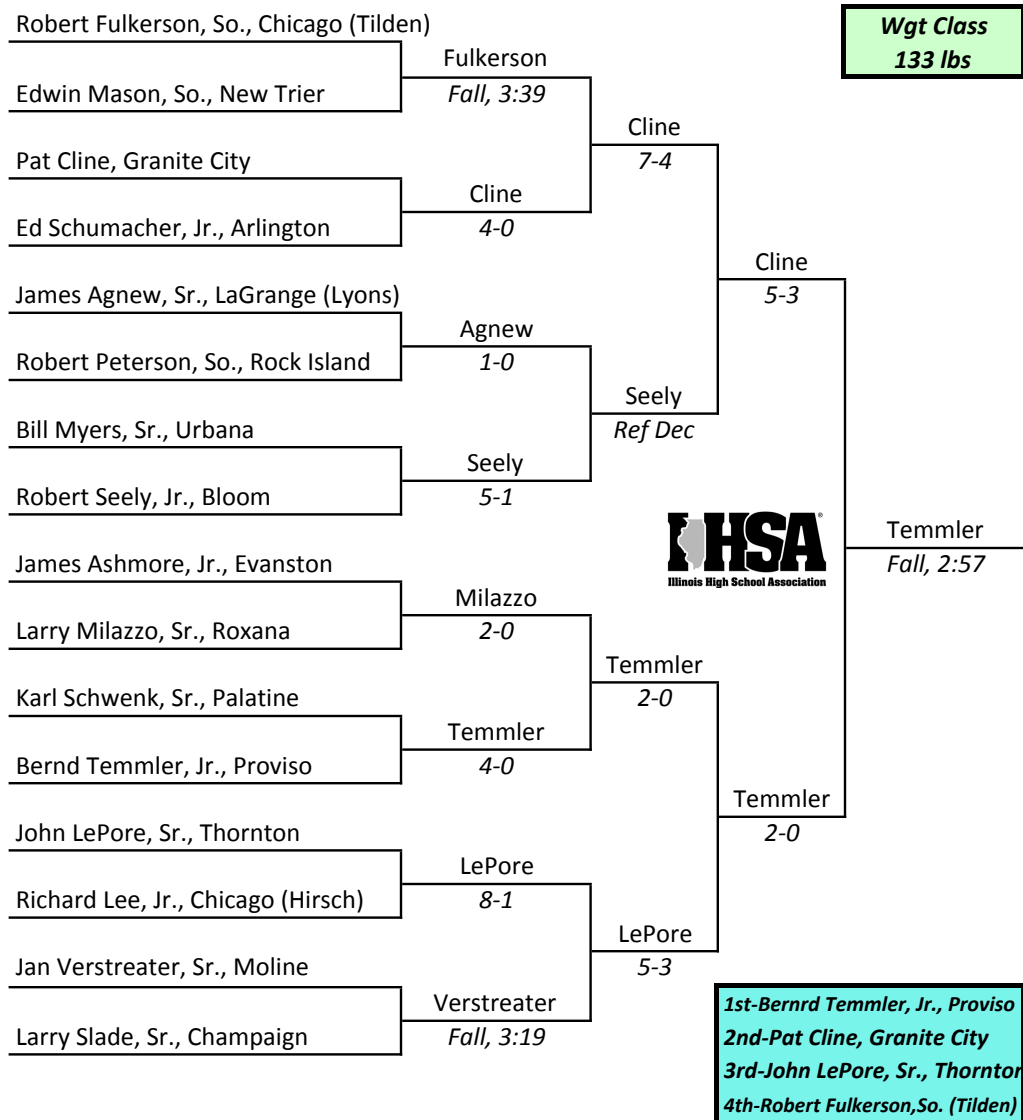

IHSA STATE INDIVIDUAL 1957

Huff Gym, University of Illinois, Champaign, March 1st and 2nd