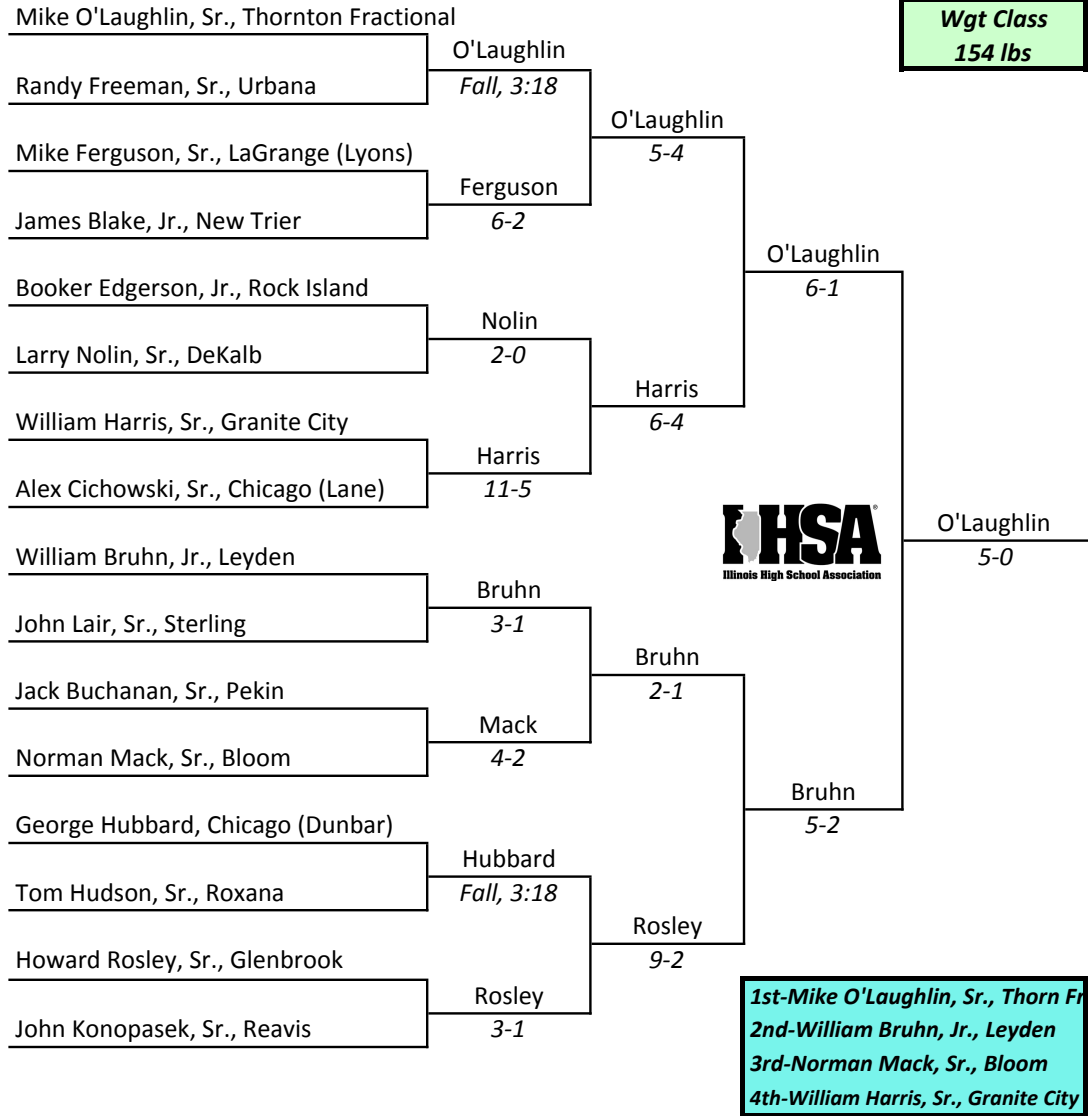

IHSA STATE INDIVIDUAL 1957

Huff Gym, University of Illinois, Champaign, March 1st and 2nd