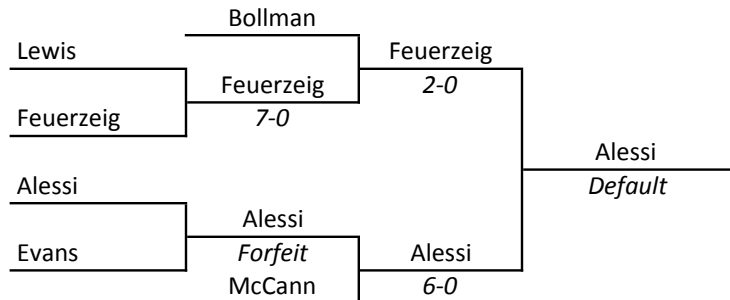

IHSA STATE INDIVIDUAL 1957

Asterisk (*) Indicates individual will graduate in mid-year (January) of his senior year

Huff Gym, University of Illinois, Champaign, March 1st and 2nd

IHSA STATE INDIVIDUAL 1957

Huff Gym, University of Illinois, Champaign, March 1st and 2nd

**IHSA STATE INDIVIDUAL
1957**

Huff Gym, University of Illinois, Champaign, March 1st and 2nd

IHSA STATE INDIVIDUAL 1957

Huff Gym, University of Illinois, Champaign, March 1st and 2nd