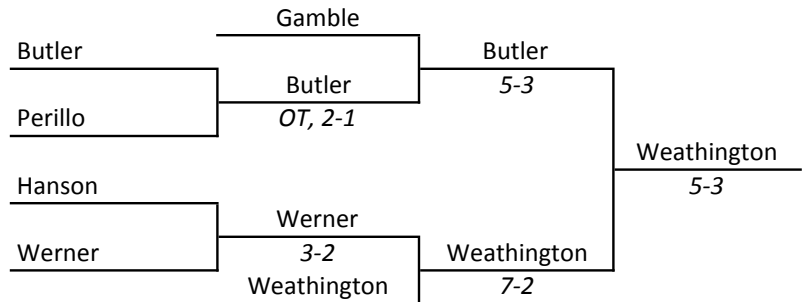

IHSA STATE INDIVIDUAL 1957

Asterisk (*) Indicates individual will graduate in mid-year (January) of his senior year

Huff Gym, University of Illinois, Champaign, March 1st and 2nd

IHSA STATE INDIVIDUAL 1957

Huff Gym, University of Illinois, Champaign, March 1st and 2nd

**IHSA STATE INDIVIDUAL
1957**

Huff Gym, University of Illinois, Champaign, March 1st and 2nd

IHSA STATE INDIVIDUAL 1957

Huff Gym, University of Illinois, Champaign, March 1st and 2nd

IHSA STATE INDIVIDUAL 1957

Huff Gym, University of Illinois, Champaign, March 1st and 2nd

IHSA STATE INDIVIDUAL 1957

Huff Gym, University of Illinois, Champaign, March 1st and 2nd

IHSA STATE INDIVIDUAL 1957