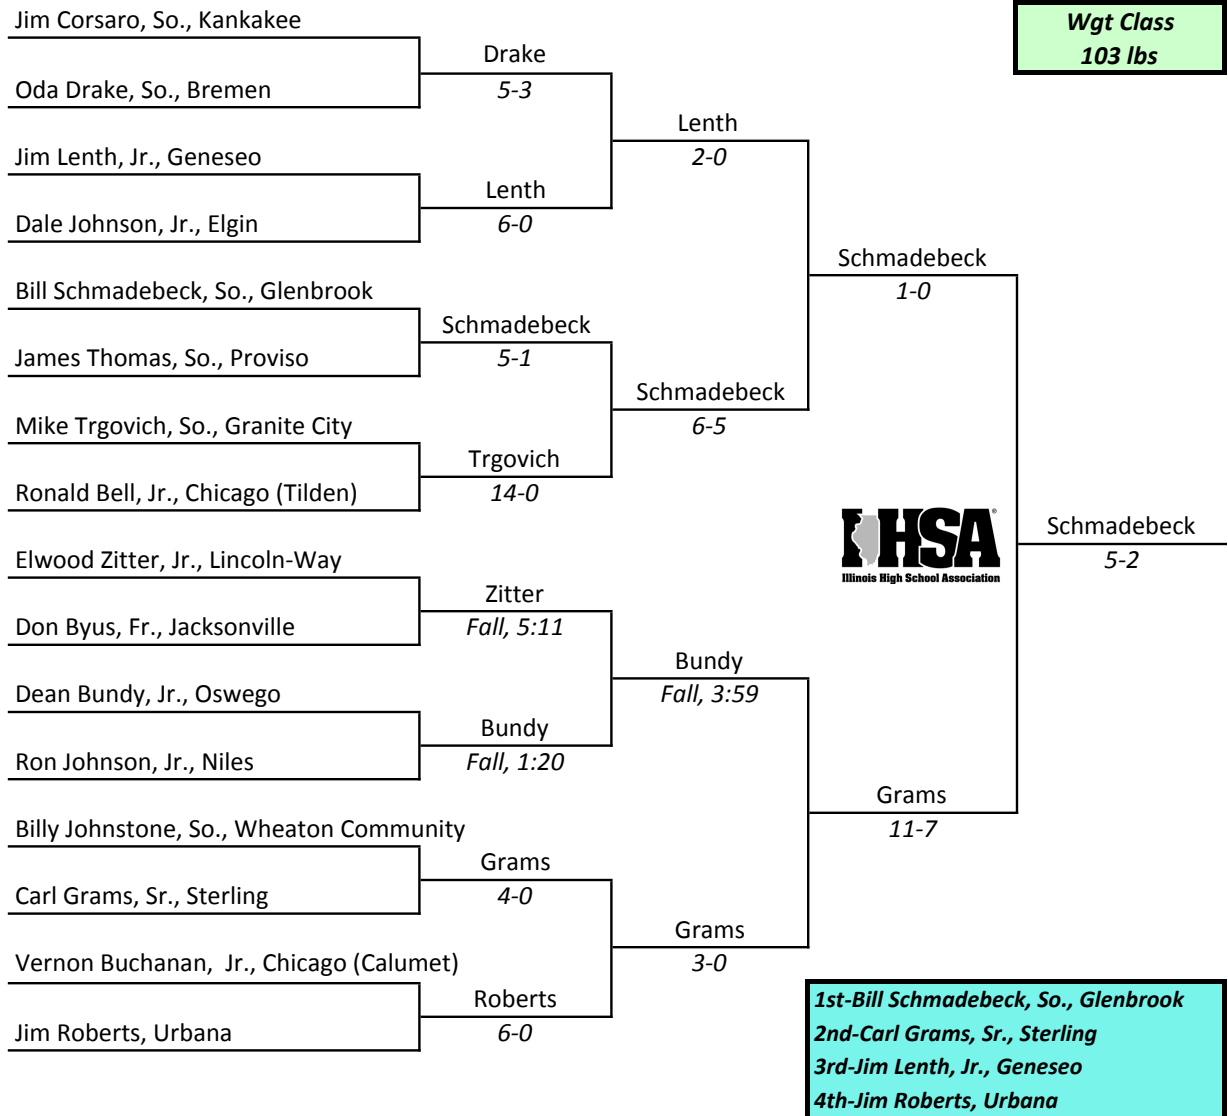

IHSA STATE INDIVIDUAL 1957

Asterisk (*) Indicates individual will graduate in mid-year (January) of his senior year

Huff Gym, University of Illinois, Champaign, March 1st and 2nd

IHSA STATE INDIVIDUAL 1957