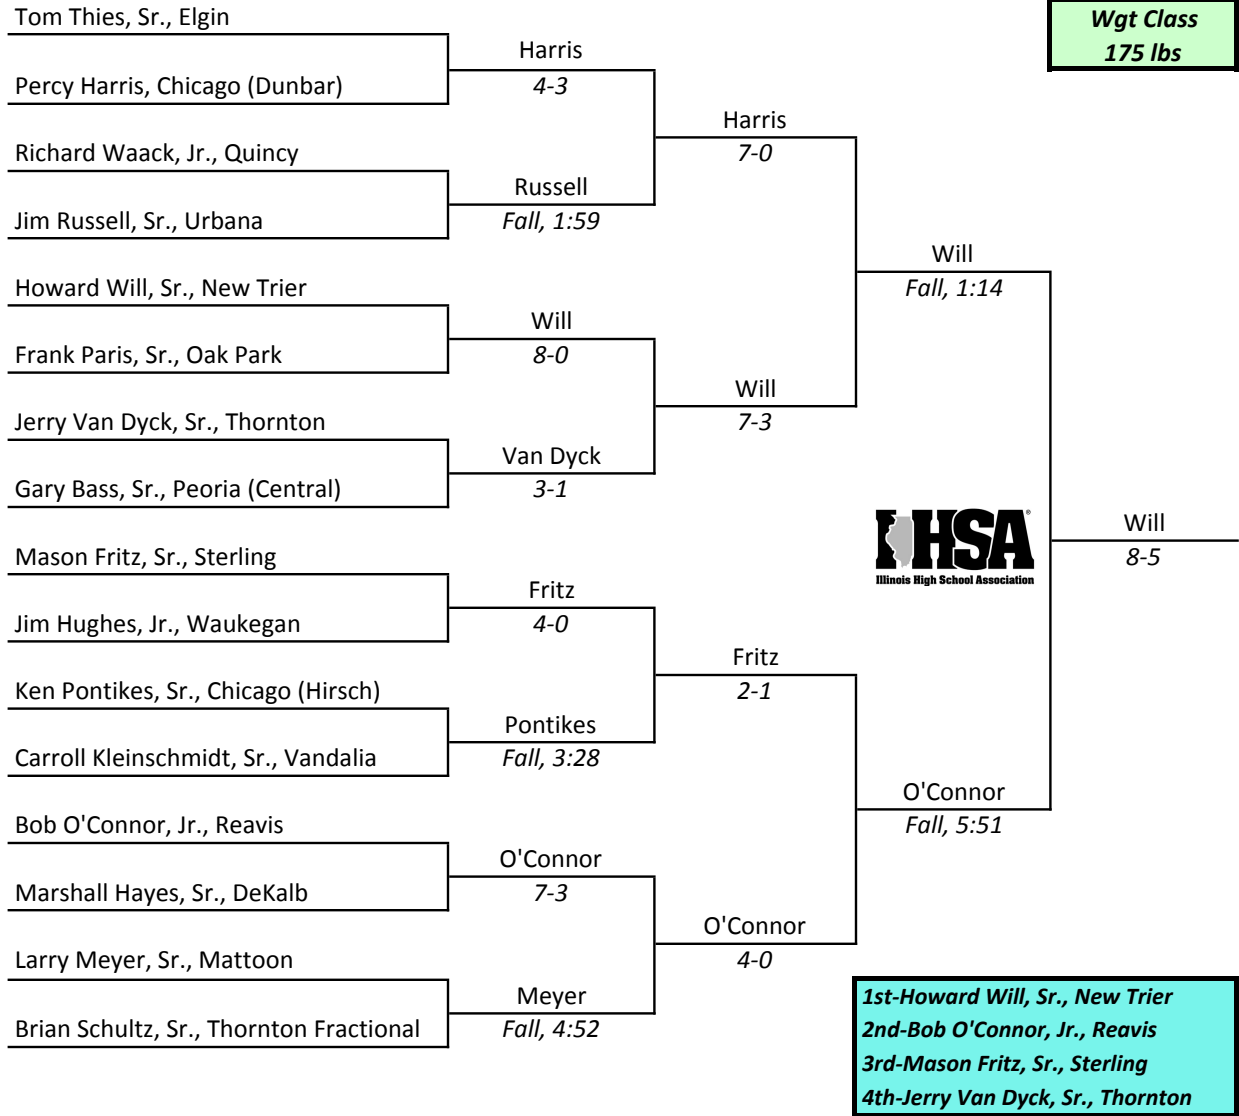

IHSA STATE INDIVIDUAL 1957

Huff Gym, University of Illinois, Champaign, March 1st and 2nd