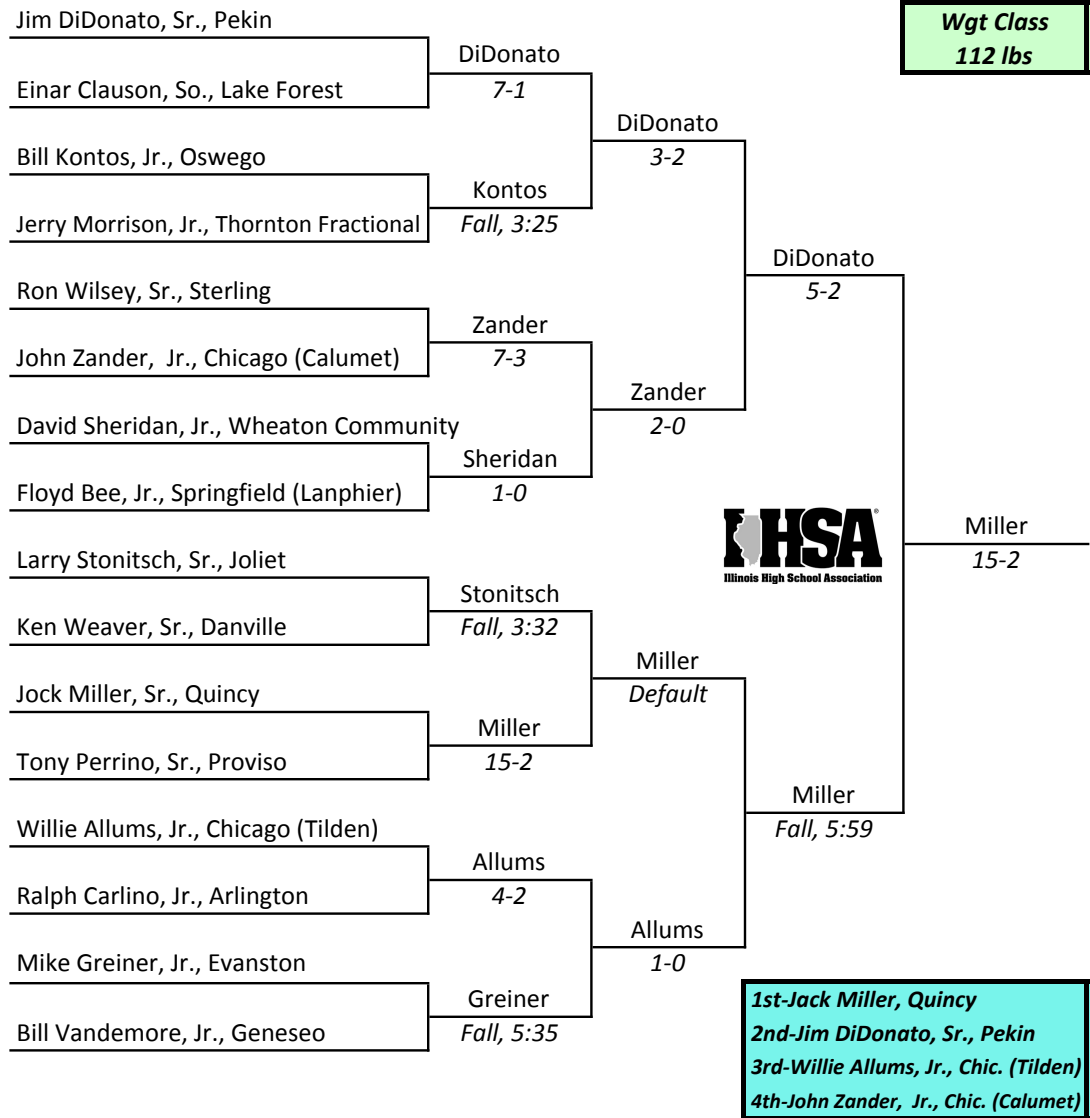

**IHSA STATE INDIVIDUAL
1957**

Huff Gym, University of Illinois, Champaign, March 1st and 2nd