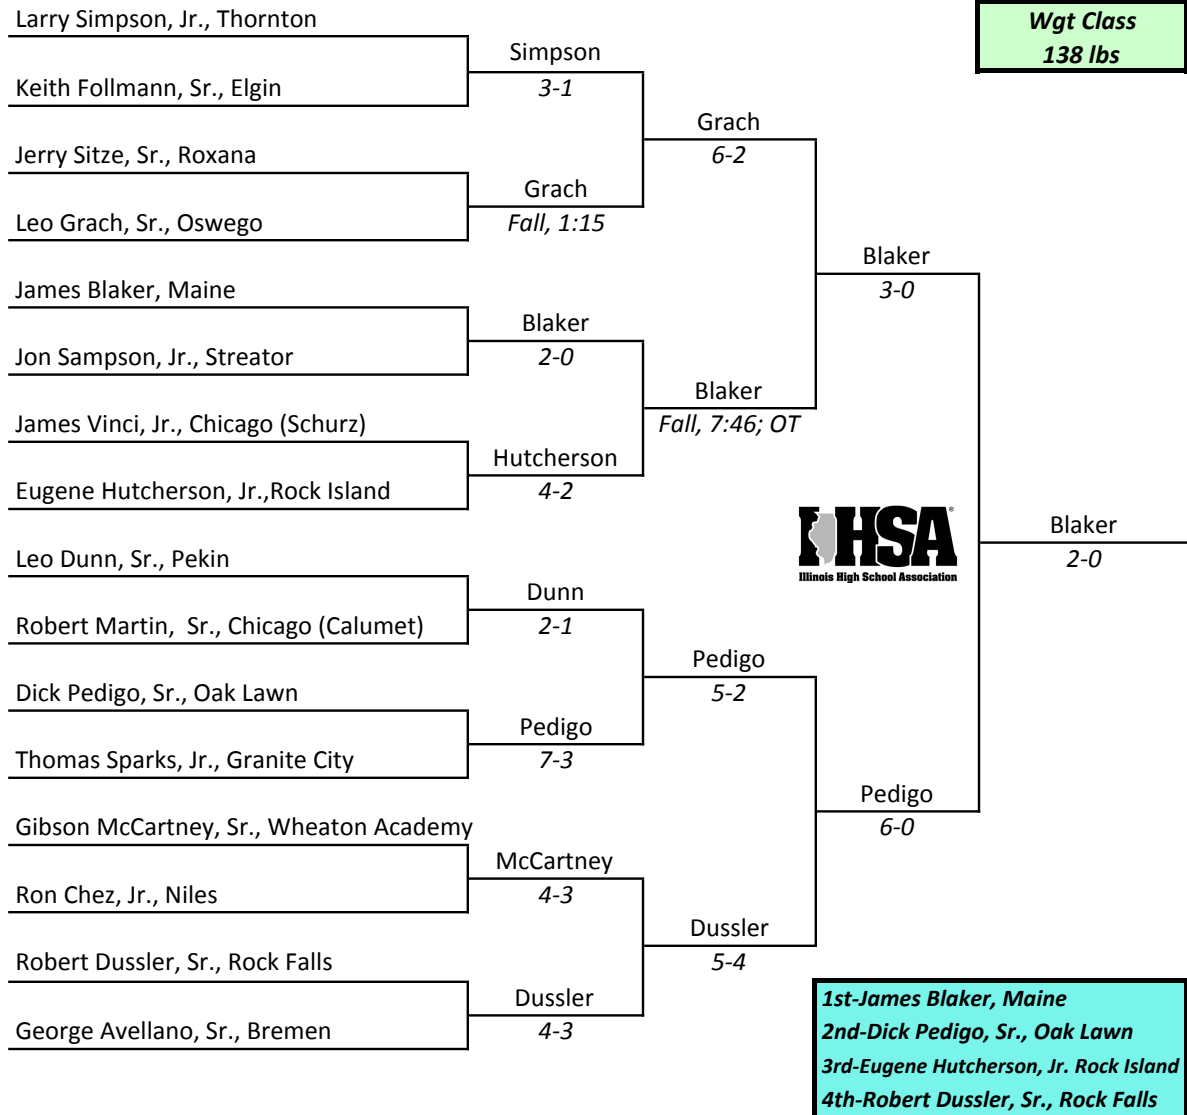

IHSA STATE INDIVIDUAL 1957

Huff Gym, University of Illinois, Champaign, March 1st and 2nd

IHSA STATE INDIVIDUAL 1957

Huff Gym, University of Illinois, Champaign, March 1st and 2nd

IHSA STATE INDIVIDUAL 1957

Huff Gym, University of Illinois, Champaign, March 1st and 2nd

IHSA STATE INDIVIDUAL 1957

Huff Gym, University of Illinois, Champaign, March 1st and 2nd

IHSA STATE INDIVIDUAL 1957

Huff Gym, University of Illinois, Champaign, March 1st and 2nd