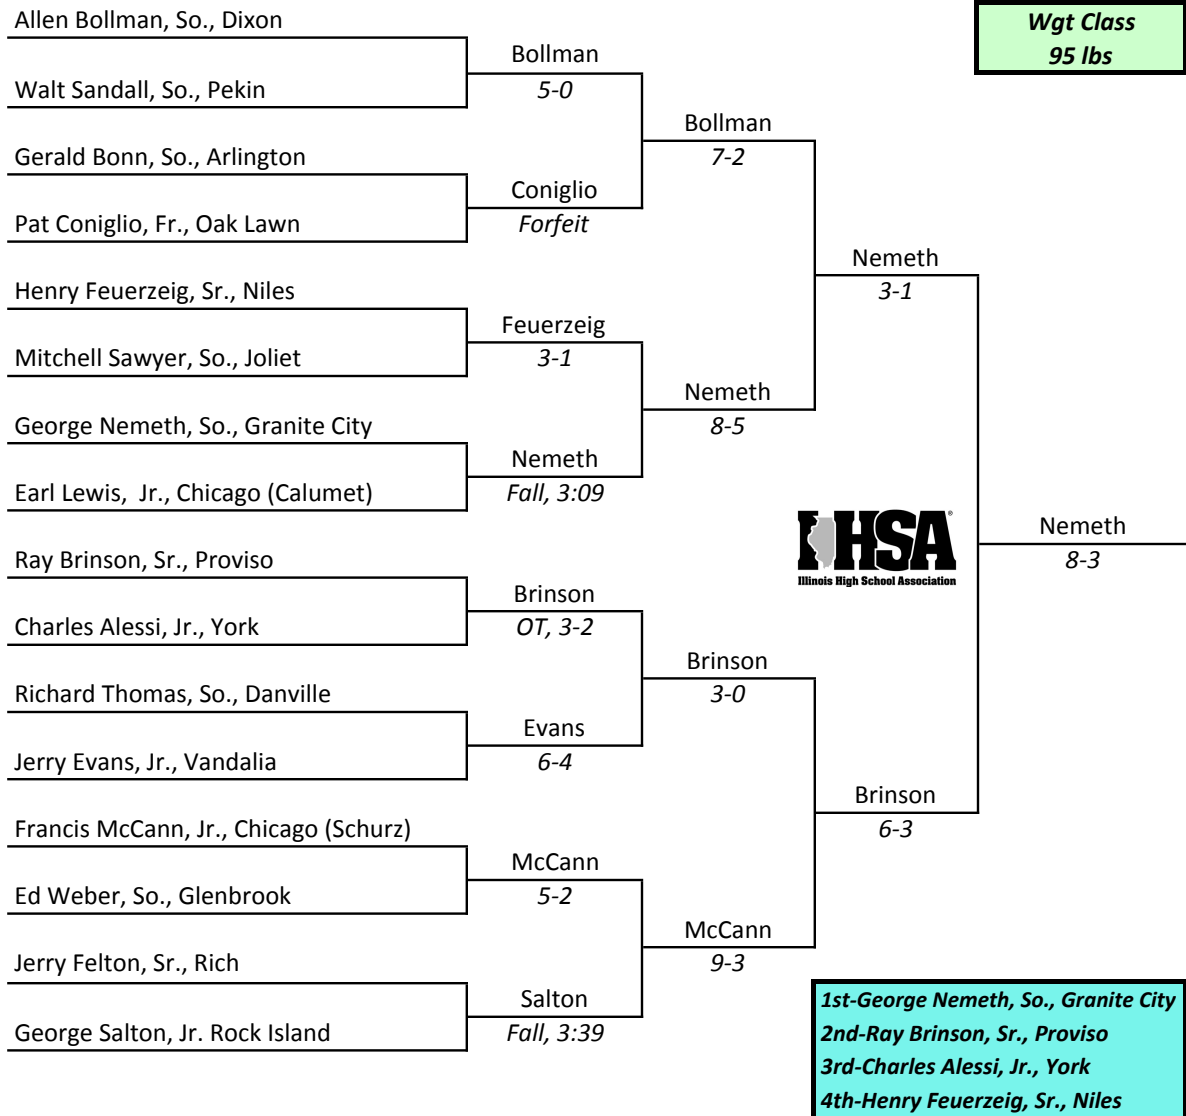

IHSA STATE INDIVIDUAL 1957

Asterisk (*) Indicates individual will graduate in mid-year (January) of his senior year

Huff Gym, University of Illinois, Champaign, March 1st and 2nd

IHSA STATE INDIVIDUAL 1957